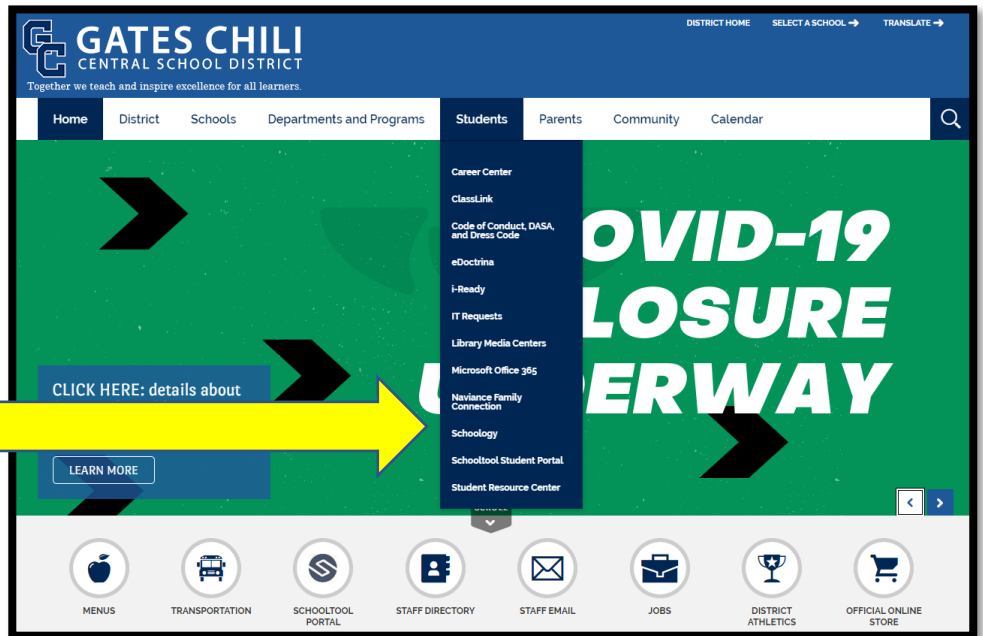

Schoology

Gates Chili's Online Learning Platform

www.GatesChili.org

Click on
Students,
then find
Schoology

Students
must log in
with their
username and
password

NOTE:

Email your child's
teacher if you
need login information.

A screenshot of the Schoology login page. The title is 'Sign in to Schoology'. Below the title, it says 'All fields are required'. There are two input fields: 'Email or Username' and 'Password'. Below the fields, it says 'Gates Chili School District Rochester, NY'. At the bottom, there is a blue 'Log in' button. A yellow arrow points from the text 'Students must log in with their username and password' to the login form.